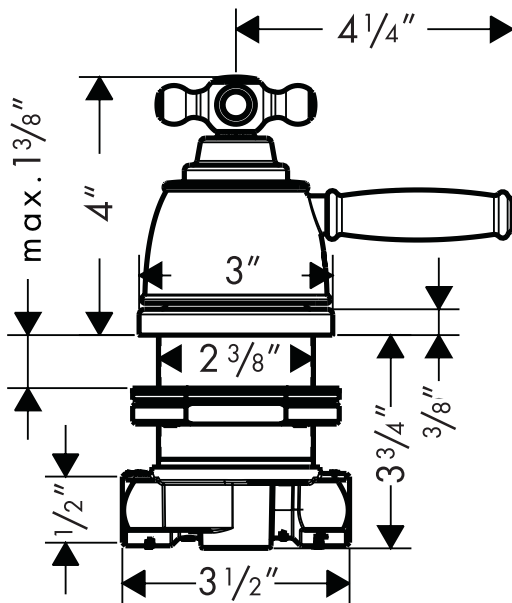

Optional Accessories

Tub spout and rough, Swing™ C	06448XX0
Tub spout and rough, Tango™ C	06447XX0
Tub spout and rough, Limbo™ C	06446XX0
Metal hose pull-out set	06438XX0
Handshower – many styles available	

The measurements shown are for reference only.

Products and specifications shown are subject to change without notice.

Specification sheet revised 1/2008